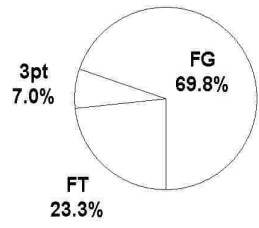

Athens High School Basketball - TEAM SHOT CHART for the Blount Leopards
Blount Leopards vs. Ramsay Lady Rams
DATE: 03/01/2005 TIME: 12:00 SITE: BJCC

Shot Summary	M/A	%	PTS
3Pt FG	1/6	16.7%	3
2Pt FG	15/33	45.5%	30
Layups - L	1/1	100.0%	2
Layups - R	1/4	25.0%	2
Dunks	0/0	0.0%	0
Putbacks	0/0	0.0%	0
Overall Shooting	16/39	41.0%	33
Free Throws	10/13	76.9%	10
Total Points			43

Scoring Distribution

Scoring Locations

By Period	FG	FGA	FG%	3Pt	3PA	3P%	FT	FTA	FT%	PTS	ORB	DRB	TR	PF	AST	TO	BS	ST	P/S
1st Period	4	8	50.0	1	1	100	2	2	100	11	1	2	3	1	1	5	1	1	1.22
2nd Period	6	9	66.7	0	1	0.00	3	5	60.0	15	0	6	6	0	5	3	0	3	1.36
3rd Period	3	9	33.3	0	1	0.00	2	2	100	8	2	7	9	1	2	6	0	3	0.80
4th Period	3	13	23.1	0	3	0.00	3	4	75.0	9	3	1	4	9	1	3	0	3	0.60
Game	16	39	41.0	1	6	16.7	10	13	76.9	43	6	16	22	11	9	17	1	10	0.96

Scoring Breakdown

Scoring Range