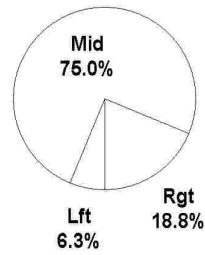

Athens High School Basketball - TEAM SHOT CHART for the Blount Leopards
Blount Leopards vs. Ramsay Lady Rams
DATE: 03/01/2005 TIME: 12:00 SITE: BJCC

Shot Summary	M/A	%	PTS
3Pt FG	1/6	16.7%	3
2Pt FG	15/33	45.5%	30
Layups - L	1/1	100.0%	2
Layups - R	1/4	25.0%	2
Dunks	0/0	0.0%	0
Putbacks	0/0	0.0%	0
Overall Shooting	16/39	41.0%	33
Free Throws	10/13	76.9%	10
Total Points			43

Scoring Distribution

Scoring Locations

By Period	FG	FGA	FG%	3Pt	3PA	3P%	FT	FTA	FT%	PTS	ORB	DRB	TR	PF	AST	TO	BS	ST	P/S
1st Period	4	8	50.0	1	1	100	2	2	100	11	1	2	3	1	1	5	1	1	1.22
2nd Period	6	9	66.7	0	1	0.00	3	5	60.0	15	0	6	6	0	5	3	0	3	1.36
3rd Period	3	9	33.3	0	1	0.00	2	2	100	8	2	7	9	1	2	6	0	3	0.80
4th Period	3	13	23.1	0	3	0.00	3	4	75.0	9	3	1	4	9	1	3	0	3	0.60
Game	16	39	41.0	1	6	16.7	10	13	76.9	43	6	16	22	11	9	17	1	10	0.96